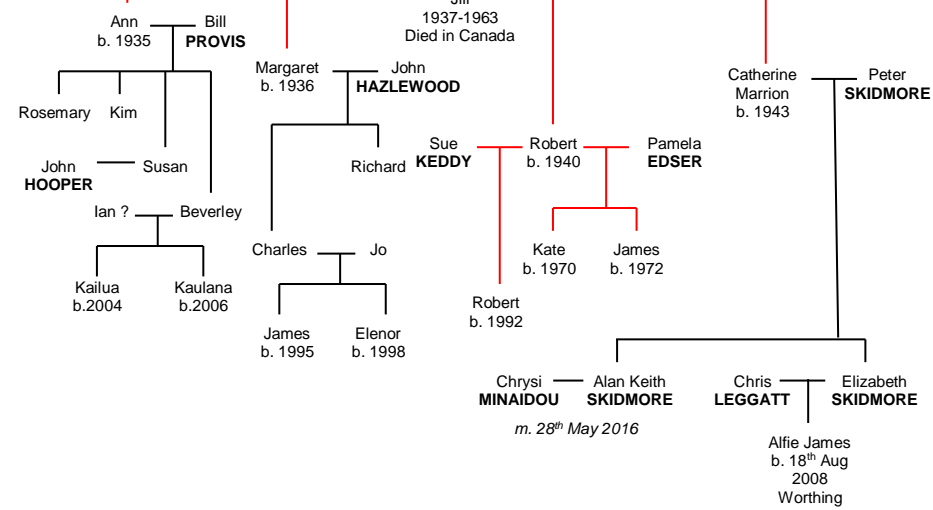

M

N

P

Edward
HOMWOOD
1856-1928
Smarden

Julia
WOOD
1861-1938
Smarden

A36

m. 1882, Smarden

Celia **BALDOCK** b. ?
George 1887-1937 Harbledown

Esther **LITTLETON** 1897-1977
Edward 1891-1979 Harbledown

Winifred **CARPENTER** 1896-1982
Leonard 1897-1974 Smarden

K

Annie Elizabeth **HOMWOOD** 1901-1987 Chartham

Douglas Frederick **BACKHOUSE** 1903-1987 Bradford

J

Edith May .b.1906
Cecil **STOOKS** .b.?

Winifred "Biddy" **BACKHOUSE** 1902-1993
Horace William 1900-1981 Smarden

Sharon b.1942
Bonnie b.1946
Roy b.1949
Randy b.1952

m. 28th May 2016